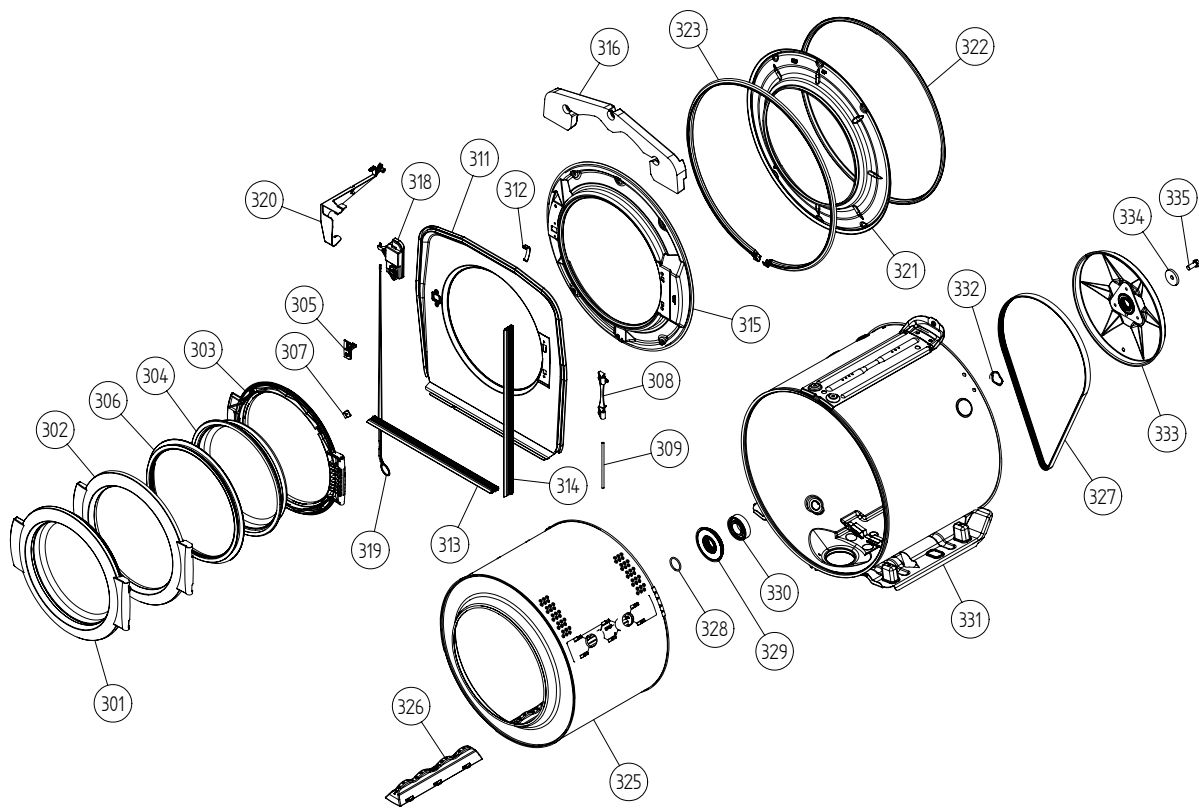

Cylinder and related parts

ASKO, W6022 US - white (WM25.1)

Pos	Spare part No.	Description	Qty	Comment
301	8064906-0	Front Door Compl Wht WM20/21	1 Pc's	
302	8061651-0	Front Door Outer Frame	1 Pc's	
303	8061652-0	Front Door Frame Inner	1 Pc's	
304	8061685	Front Glass	1 Pc's	
305	8061798	Lock Hook Door 600s	1 Pc's	
306	8064025	Seal front door WM20/21	1 Pc's	
307	8801321	Securing Plate	4 Pc's	
308	8061686-0	Hinge Front Door White	1 Pc's	
308-a	8901969	SCREW MRT-TT 5x12 FZB T20	2 Pc's	
309	8061687	Shaft for Hinge WM 20	1 Pc's	
311	8061671-0	Cover Plate Outer White	1 Pc's	
312	8061879	Tension Spring	4 Pc's	
313	8061980	Lower Seal WM20	1 Pc's	
314	8061616	Gap Sealing Side WM 20	2 Pc's	
315	8061670	COVER PLATE INNER	1 Pc's	
316	8061678	DAMPER WEIGHT	2 Pc's	
316-a	8901135	SCREW	4 Pc's	
318	8061679	Door Lock Comp W600s	1 Pc's	
318-a	8902087	Screw Plastic Housing 20 Torx	2 Pc's	
319	8801305	EMERGENCY OPENING COMPL.	1 Pc's	
320	8061680-UL	subs to #8061680	1 Pc's	
321	8065043	Front Panel Tub	1 Pc's	
322	8061889	Seal Strip Tub 600s	1 Pc's	
323	8061669	TENSION RING WM20	1 Pc's	
325	8801277	Cylinder w/Sealing Kit	1 Pc's	
326	8061604	Drum Paddle	3 Pc's	
327	8061682	Drive Belt W600 Series	1 Pc's	
328	8058497	ORing 600s Drum Shaft WM	1 Pc's	
329	8801276	Kit Sealing Cassette	1 Pc's	
330	8056314	Bearing Comp WM Rear Panel	2 Pc's	
331	8801259	CONTAINER COMPL.WM20 CAST IRON	1 Pc's	
332	8056810	Wave Washer WM	1 Pc's	
333	8056376	Pulley for Drum WM	1 Pc's	
334	8057209	WASHER 42X10X5	1 Pc's	
335	8901052	Screw	1 Pc's