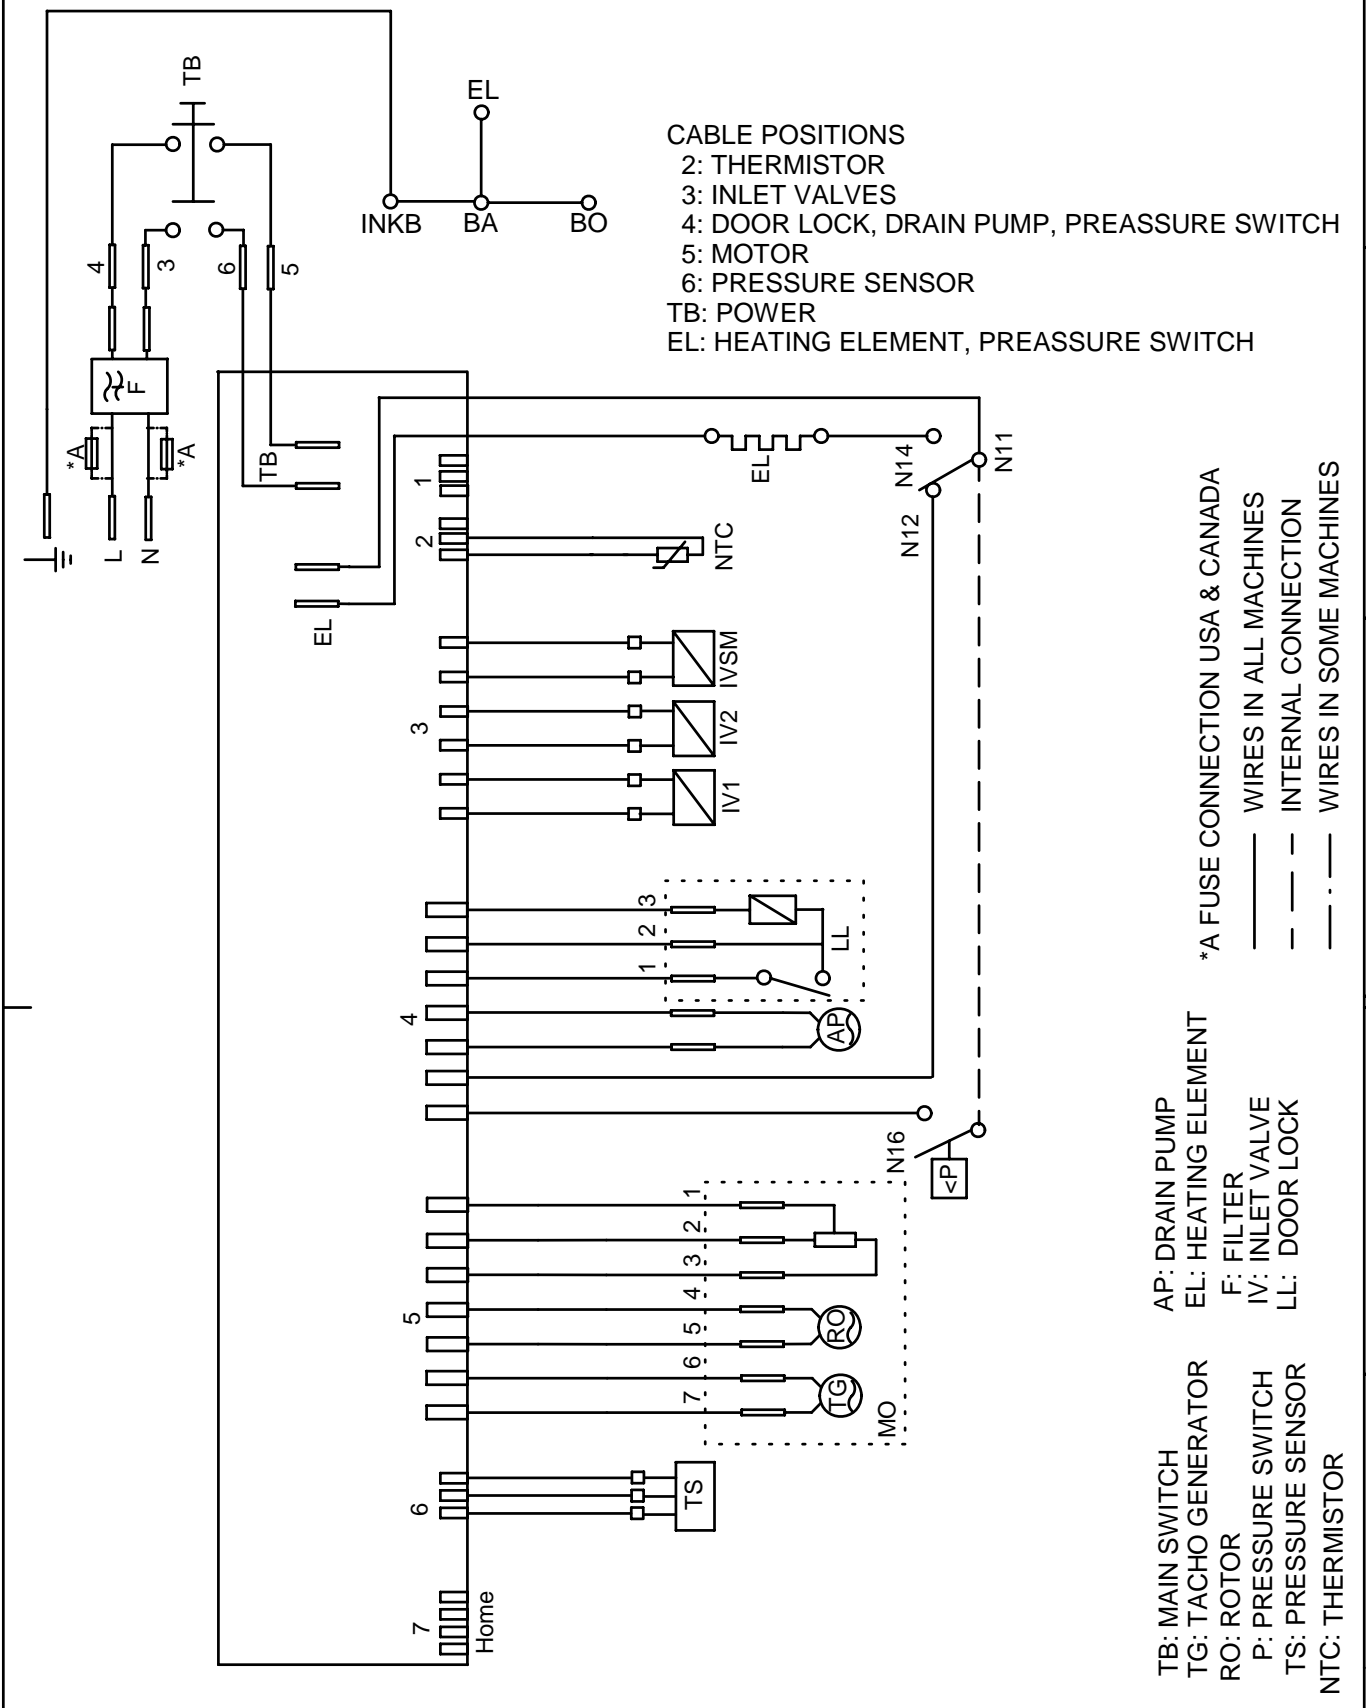

This document must not be copied without our written permission, and the contents thereof must not be imparted to a third party nor be used for any unauthorized purpose. Contrainvention will be prosecuted. ASKO CYLINDA AB

S:\UWVMD251_Tryckunderlag\Kopplingschema\8076100 Kopplingschema WM25\8076100 Kopplingschema WM25-03.dft , pema , 2008-07-16 13:49:54

Rev ind	Revision	Appd	Year	Week

Pos.	Qty	Part No.	Name of item	Material
			Dens.Kg/dm3	Dimensions, Type, etc.
Scale		Gen.tolerance		Description(ENG)
1:1				CIRCUIT DIAGRAM WM25
Designed by		Gen.tol.Angle		Description(SE)
Pema				KOPPLINGSSCHEMA WM25
Released by		Iss by Dept	Year	Week
		UT	03	27
ASKO CYLINDA		80 761 00		03
		Rev Ind		Replace
				80 761 00-02
				Project
				WM25