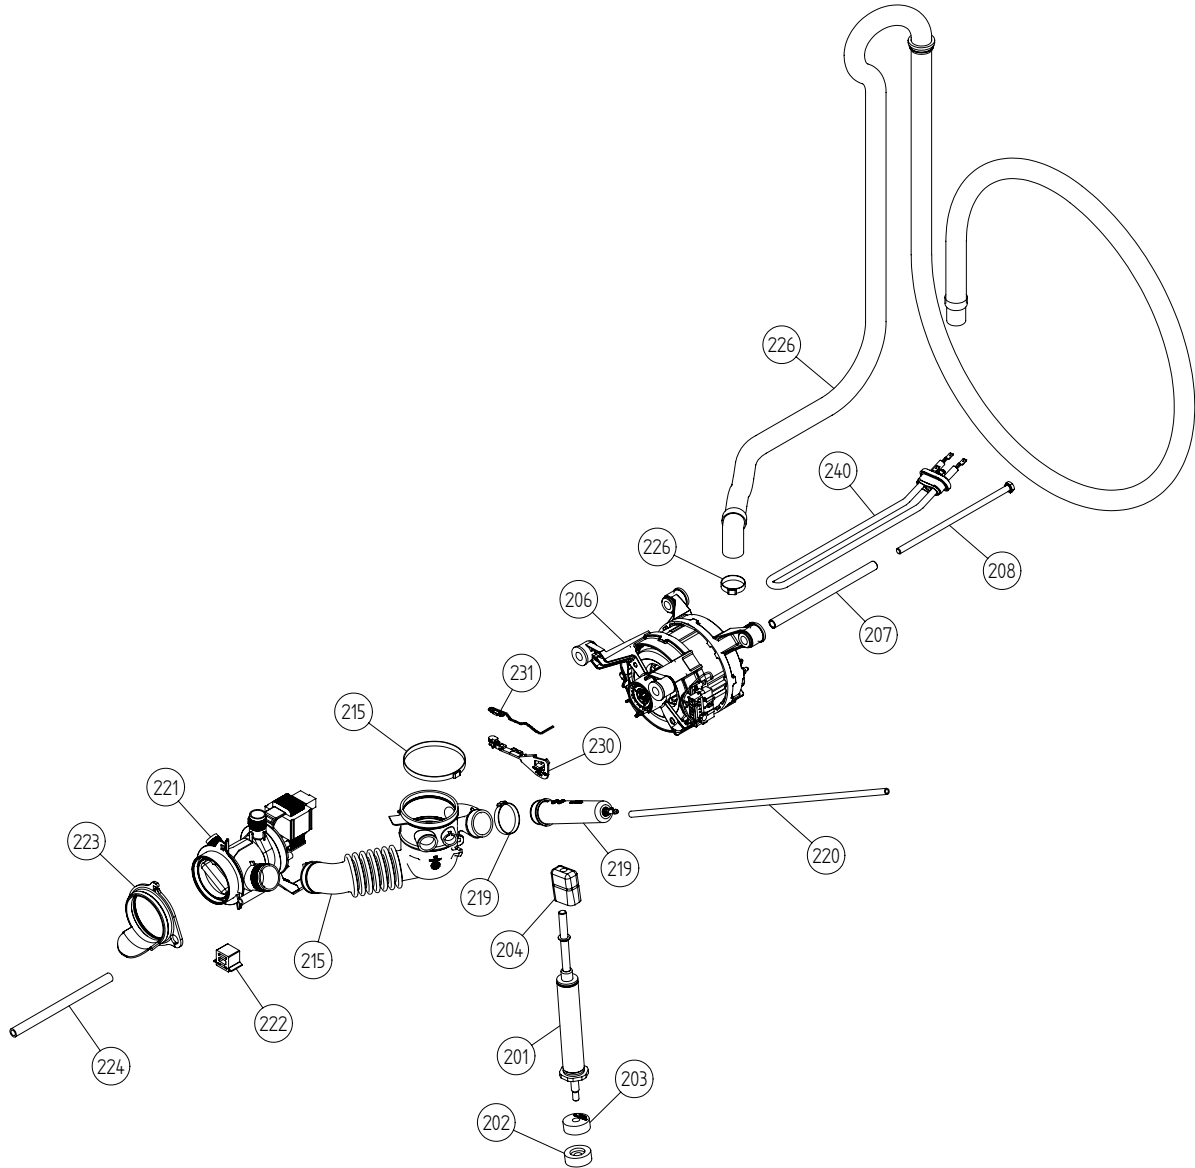

Outer casing

ASKO, W6022 US - white (WM25.1)

Pos	Spare part No.	Description	Qty	Comment
101	8061817-0	Top Cover Wht WMD	1 Pc's	
101-a	8902362	Screw 20 Torx Self Tapping	3 Pc's	
101-b	8901413	Lock Washer laundry tops	2 Pc's	
103	8064062	Top Cover Strip	1 Pc's	
105	8064198	Support Beam	1 Pc's	
105-a	8064255	Sponge Rubber Strip 2X8 L=272	1 Pc's	
106	8801174-0	Side Panel Washer 600s	1 Pc's	
107	8061763	Clip Front Plate 600700s	2 Pc's	
108	8061916	CABLE HOLDER WMD20	3 Pc's	
109	8061713	HOLDER HOSE/SIDE PLATE WMD20	2 Pc's	
110	8080197	Holder Front Panel	2 Pc's	
111	8064017	Insulation	1 Pc's	
112	8063925-0	Front Panel W600/W640	1 Pc's	
112-a	8900327	Screw 20 Torx Self Tapping	4 Pc's	
112-b	8901413	Lock Washer laundry tops	2 Pc's	
114	8064222	Guide Front Plate	2 Pc's	
114-a	8900327	Screw 20 Torx Self Tapping	2 Pc's	
122	8061785	PUMP GUARD WM20	1 Pc's	
123	8061657-0	Door Out Pup W600s	1 Pc's	
127	8801466	REAR PANEL COMPL. WM20/60/70	1 Pc's	
127-b	8902362	Screw 20 Torx Self Tapping	11 Pc's	
131	8061693	Cross Beam Rear 600	1 Pc's	
131-a	8902362	Screw 20 Torx Self Tapping	4 Pc's	
131-b	8901413	Lock Washer laundry tops	1 Pc's	
133	8064206-UL	GrommetShipping Support 600s	3 Pc's	
134	8901940	Bolt Shippng WM20	3 Pc's	
134	8901037	Screw bufo	3 Pc's	
135	8061767	Locking Clip Shipping 600s	3 Pc's	
136	8065773	HOSE FRAME REAR COVER WM	2 Pc's	
137	8056950	Fill Hose Pex WM	1 Pc's	
138	8050805	GOOSE NECK for DRAIN HOSE	1 Pc's	
138-a	8002263	Cable Strip	1 Pc's	
139	8061618	BASE PAN WMD20	1 Pc's	
140	8059334	Leveling Leg Comp WMD 20	4 Pc's	