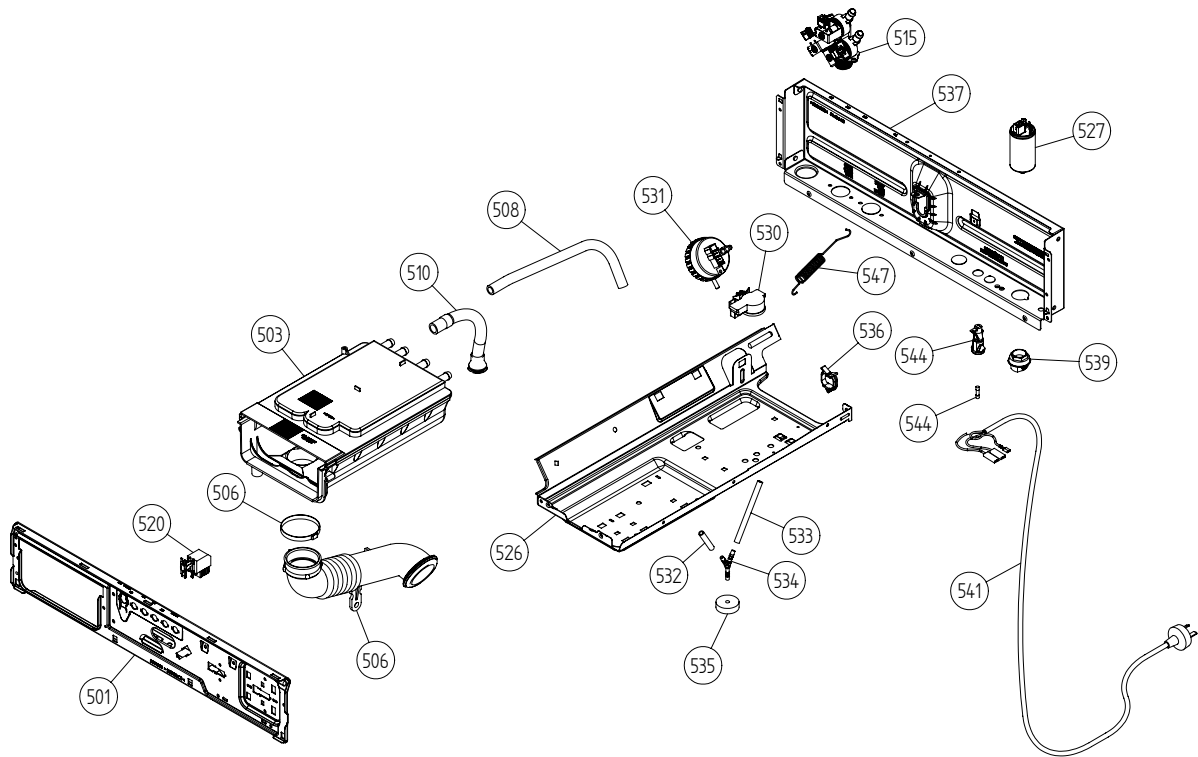

Upper session

ASKO, W6022 US - white (WM25.1)

Pos	Spare part No.	Description	Qty	Comment
501	8076210	BEAM FRONT WMD25	1 Pc's	
501-a	8902362	Screw 20 Torx Self Tapping	2 Pc's	
501-b	8901413	Lock Washer laundry tops	2 Pc's	
501-c	8902087	Screw Plastic Housing 20 Torx	2 Pc's	
503	8061661	Container Det Disp 600s	1 Pc's	
503-a	8901970	Screw	2 Pc's	
503-b	8902072	SCREW PT KB40X10 WN1442 GALV	1 Pc's	
503-c	8056656	Cable Tie	3 Pc's	
506	8064692	BELLOW HOSE INLET UL4	1 Pc's	
506-a	8063607	HOSE CLIP 57,5	1 Pc's	
508	8061702	Rubber Hose	3 Pc's	
510	8061736	Ventilation Hose WM20	1 Pc's	
510-a	8052730	HOSE CLIP 21,0	1 Pc's	
515	8083881	INLET VALVE 3-WAY	1 Pc's	
515-a	8901097	Screw Terminal	2 Pc's	
520	8073782	MAIN PUSH SWITCH	1 Pc's	
526	8061692	Bracket Elec Comp WM 20	1 Pc's	
526-a	8902362	Screw 20 Torx Self Tapping	2 Pc's	
526-b	8900327	Screw 20 Torx Self Tapping	1 Pc's	
527	8076202	EMC-FILTER WITH INDUCTOR	1 Pc's	
530	8061664	Level Sensor 600s	1 Pc's	
531	8078221	LEVEL SWITCH WM05	1 Pc's	
532	8003641	Rubber Hose	1 Pc's	
533	7382985	Rubber Hose	1 Pc's	
534	8051843	Y Pipe Water Level SW WM	1 Pc's	
535	8061997	Ground Level Switch Hose WM20	2 Pc's	
536	8061975	Cable Holder	2 Pc's	
537	8061694	CROSS BEAM Repl.by 8801477	1 Pc's	
537-a	8900327	Screw 20 Torx Self Tapping	4 Pc's	
539	8006948	Grommet	1 Pc's	
541	8064210	PWR Cord w/flat pin sleeves	1 Pc's	
544	8801354	FUSE HOLDER GREY 15A US/CA	2 Pc's	
544-a	8801354	BK/MDA15 Fuse All laundry	2 Pc's	
544-b	8801354	Hub Fuse Holder	2 Pc's	
544-c	8801354	Fuse Holder Laundry	2 Pc's	
547	8061923	Balancing Spring WM 20	2 Pc's	