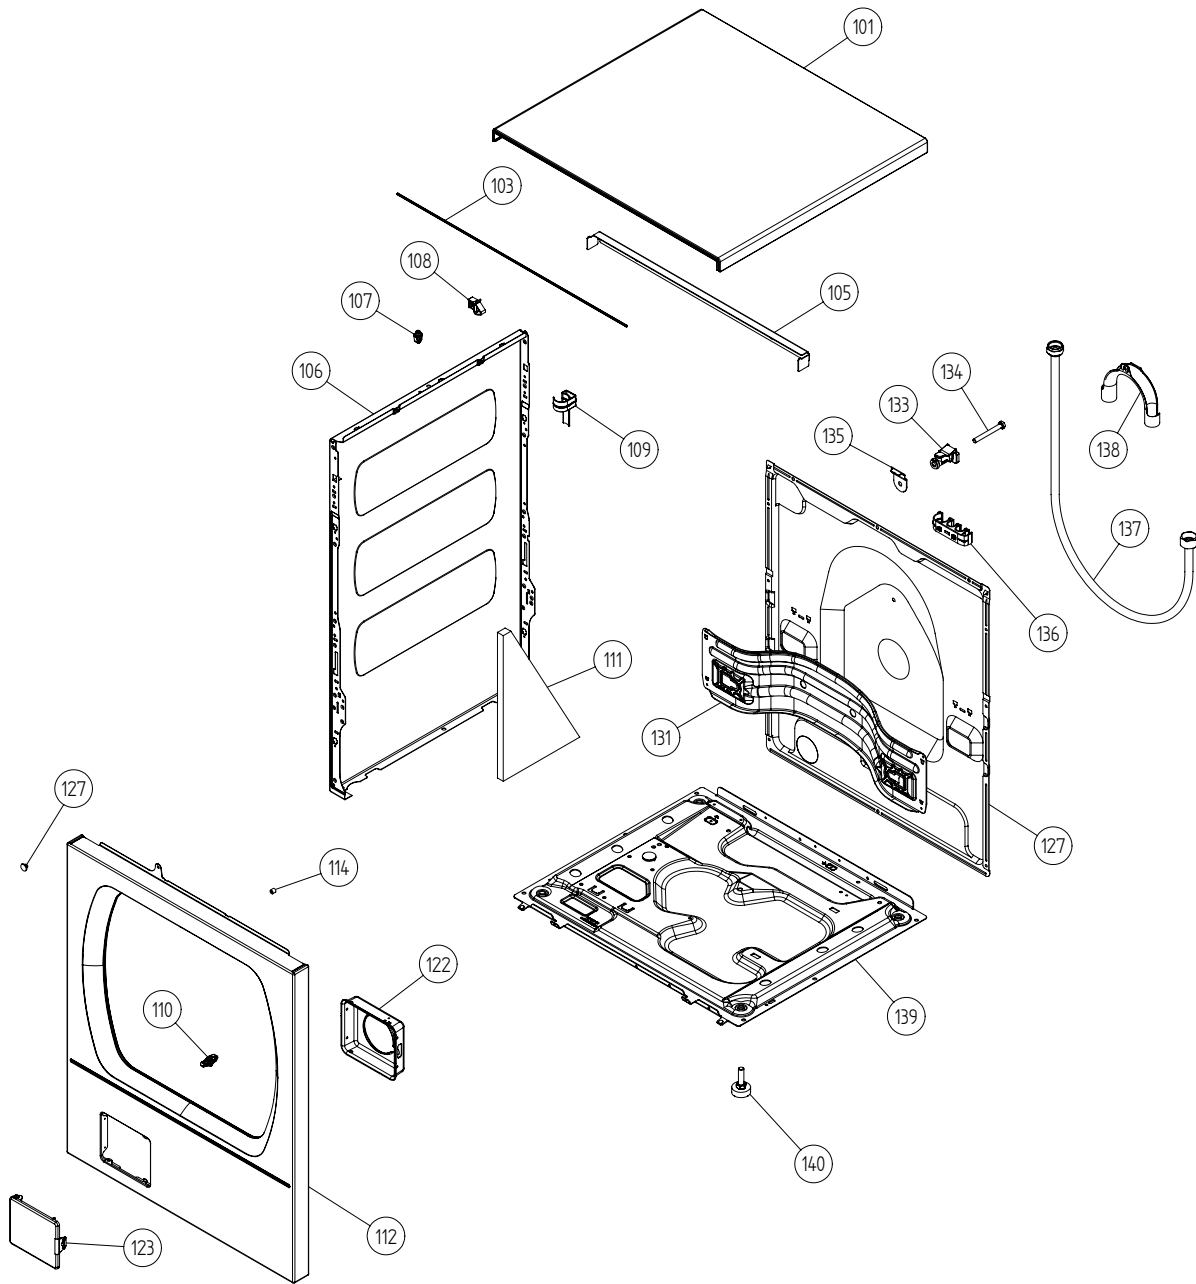

Outer casing

ASKO, W6022 US - white (WM25.1)

Pos	Spare part No.	Description	Qty	Comment
101	8061817-0	Top Cover Wht WMD	1 Pc's	
101-a	8902362	Screw 20 Torx Self Tapping	3 Pc's	
101-b	8901413	Lock Washer laundry tops	2 Pc's	
103	8064062	Top Cover Strip	1 Pc's	
105	8064198	Support Beam	1 Pc's	
105-a	8064255	Sponge Rubber Strip 2X8 L=272	1 Pc's	
106	8801174-0	Side Panel Washer 600s	1 Pc's	
107	8061763	Clip Front Plate 600700s	2 Pc's	
108	8061916	CABLE HOLDER WMD20	3 Pc's	
109	8061713	HOLDER HOSE/SIDE PLATE WMD20	2 Pc's	
110	8080197	Holder Front Panel	2 Pc's	
111	8064017	Insulation	1 Pc's	
112	8063925-0	Front Panel W600/W640	1 Pc's	
112-a	8900327	Screw 20 Torx Self Tapping	4 Pc's	
112-b	8901413	Lock Washer laundry tops	2 Pc's	
114	8064222	Guide Front Plate	2 Pc's	
114-a	8900327	Screw 20 Torx Self Tapping	2 Pc's	
122	8061785	PUMP GUARD WM20	1 Pc's	
123	8061657-0	Door Out Pup W600s	1 Pc's	
127	8801466	REAR PANEL COMPL. WM20/60/70	1 Pc's	
127-b	8902362	Screw 20 Torx Self Tapping	11 Pc's	
131	8061693	Cross Beam Rear 600	1 Pc's	
131-a	8902362	Screw 20 Torx Self Tapping	4 Pc's	
131-b	8901413	Lock Washer laundry tops	1 Pc's	
133	8064206-UL	GrommetShipping Support 600s	3 Pc's	
134	8901940	Bolt Shippng WM20	3 Pc's	
134	8901037	Screw bufo	3 Pc's	
135	8061767	Locking Clip Shipping 600s	3 Pc's	
136	8065773	HOSE FRAME REAR COVER WM	2 Pc's	
137	8056950	Fill Hose Pex WM	1 Pc's	
138	8050805	GOOSE NECK for DRAIN HOSE	1 Pc's	
138-a	8002263	Cable Strip	1 Pc's	
139	8061618	BASE PAN WMD20	1 Pc's	
140	8059334	Leveling Leg Comp WMD 20	4 Pc's	