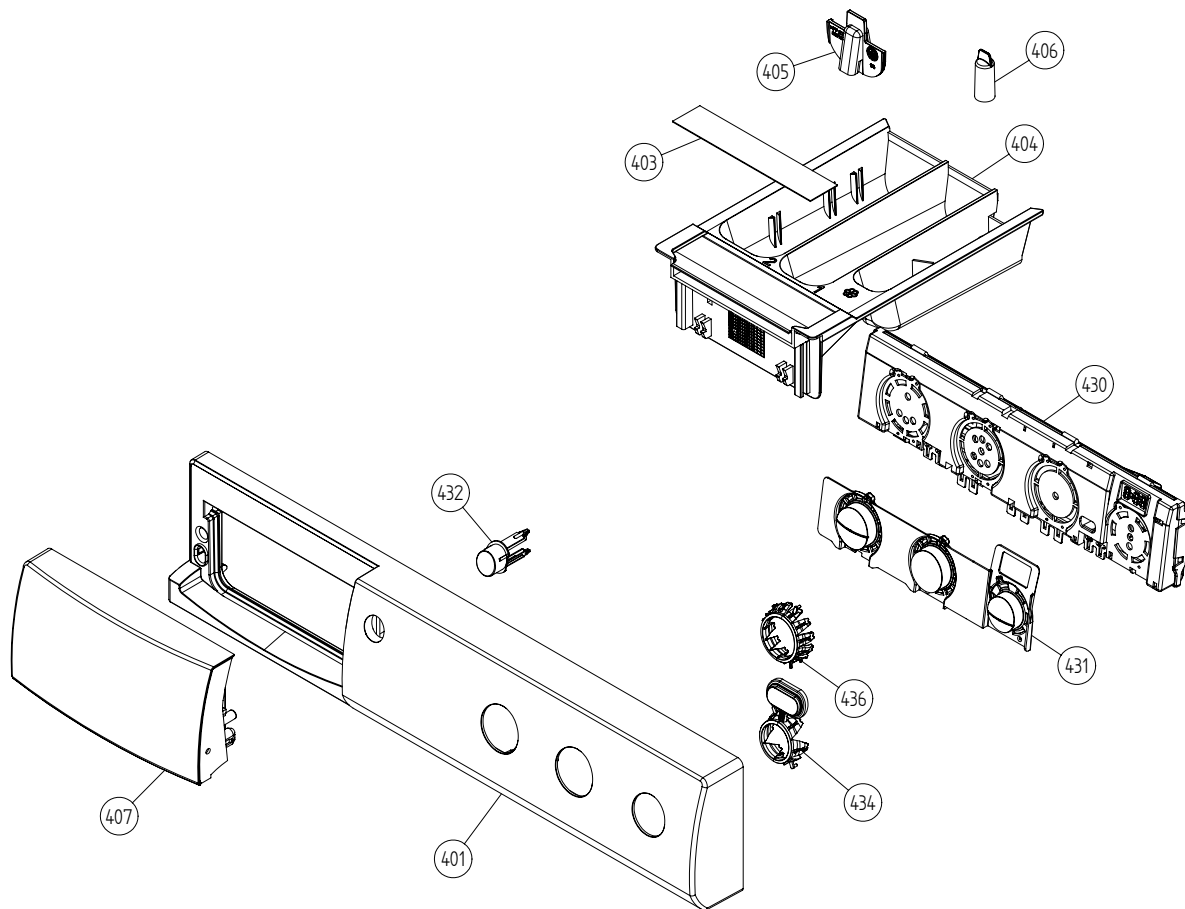

Control panel

ASKO, W6022 US - white (WM25.1)

Pos	Spare part No.	Description	Qty	Comment
401	8079314-0-UL	PANEL W.HANDLE W6022 ASKO US	1 Pc's	
403	8076556-49	Program info	1 Pc's	
403	8079313-49	PLATE PROG.INFO WM25A(US)FR/ES	1 Pc's	
404	8061630	Detergent Comp WM20	1 Pc's	
405	8061633	Siphon Divider Liq Det 600s	1 Pc's	
406	8061634	Siphon Fabric softener WM20	1 Pc's	
430	8077127	CONTROL UNIT WM25.1 UL4	1 Pc's	
431	8079275-85	PUSHBUTTONS PRINTED WM25 VAR.4	1 Pc's	
432	8076364-85	PUSHBUTTON MAINSWITCH WMD25	1 Pc's	
434	8076235	LENS START/STOP WMD25	1 Pc's	
436	8076237	LENS 12 SEGMENT WMD25	2 Pc's	
460	8076204	CABLE SET MOTOR WM UL4	1 Pc's	
461	8076203	CABLE SET POWER WM UL4	1 Pc's	
462	8076206	CABLE SET INLET VALVES WM UL4	1 Pc's	
464	8076205	CABLE LEVEL,DRAIN,DOOR WM UL4	1 Pc's	
465	8076207	CABLE SET PRESSURE SENSOR UL4	1 Pc's	
467	8076208	CABLE SET HEATER WM UL4	1 Pc's	
468	8076209	GROUND CHAIN WM UL4	1 Pc's